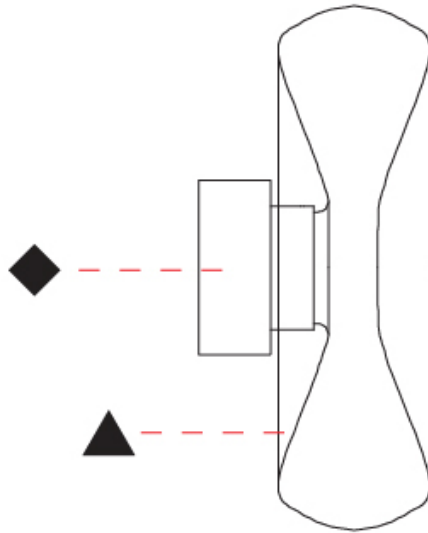

FOLD SURFACE

D143003-

PROJECT	_____
TYPE	_____
SPECIFIER	_____
QUANTITY	_____
DATE	_____

D