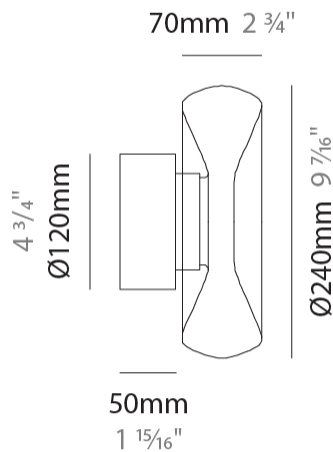

PROJECT
TYPE
SPECIFIER
QUANTITY
DATE

FOLD SURFACE

D143002-

base number	Color Temperature	Finish Options	Finish Options

1. To build a product code in our configurator select the specify button on the base model # product page
2. To build a manual product code on this datasheet choose from the options listed below in blue font and add the suffix to the base model #

GENERAL

Series: Fold
Brand: Cangini & Tucci
Division: Design
Mounting Type: Surface
Mounting Location: Wall
Subcategory: Ambient

PHYSICAL

Shape: Abstract
Diameter (mm): 240
Diameter (in): 9 7/16
Height (mm): 240
Depth (mm): 120
Height (in): 9 7/16
Depth (in): 4 3/4
Light Distribution: Omnidirectional
Weight (kg): 1.135
Weight (lbs): 2.50
Fixture Finish: AMB / GRN / PNK / RUB / SKB / SMK / TOB / TRA
Holder Finish: CHR / BLK
Fixture Material: Glass / Metal
Cable Details: 1500mm Transparent Cable
Upon Request: Black Fabric Cable

ELECTRICAL

Lamp Type: LED
Input Wattage (W): 14
Total Output Wattage (W): 11.7
Dimming: Phase Dimming (120Vac Only)
Driver Included: Yes
Driver Location: Integrated
Driver Type: Constant Current - 120Vac
Driver Class: Class 2
Input Voltage (V): 120 - 277
Constant Current (MA): 350
Upon Request: 0-10Vdc dimming / Non-dimming 120-277Vac

LED

Color Temperature (°K): 2700 / 3000
Nominal Lumen (lm): 1615
CRI: >95 CRI

OPTICAL

RATINGS AND CERTIFICATIONS

Certified By: Certified for North American Standards
IP rating: IP20